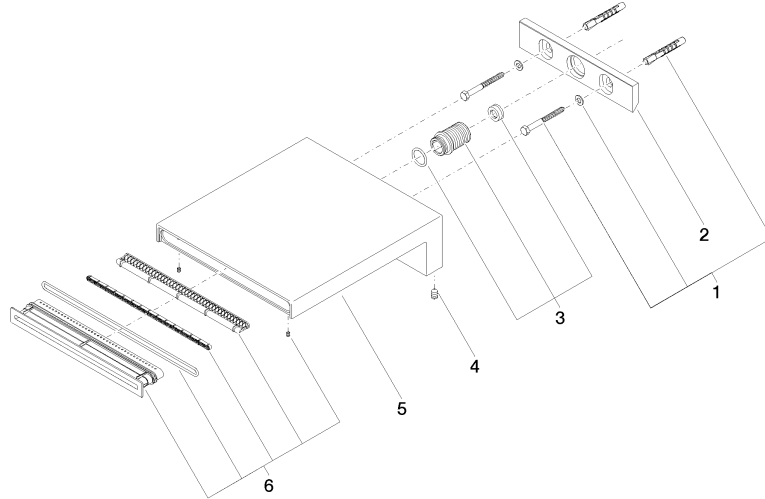

Bath cascade spout for wall mounting - Brushed Champagne (22kt Gold)

MEM

13 430 740

- 200mm projection
- cascade
- plate 180 mm x 60 mm
- hole diameter 40 mm
- 1/2" connection
- plug-link mounting
- max. flow 26.5 l/min at 3 bar flow pressure
- WRAS 1809017

Recommended miscellaneous

- Concealed wall elbow -** 35 085 970 90
- max. recess depth 163 mm
 - min. recess depth 90 mm

13 430 740

mm [inches]

Flow rate chart

Trajectory diagram

13 430 740

Spare parts list

No.	Item Number	Name	Quantity used	Delivery time
1	04 30 31 014 00 90	fixing set	1	2
2	09 17 97 056 90	holder	1	2
3	90 24 05 008 00 90	nipple set	1	2
4	09 31 11 144 90	pin	2	2
5	09 11 74 042-46	spout	1	30
6	90 29 03 059 00 90	insert	1	2