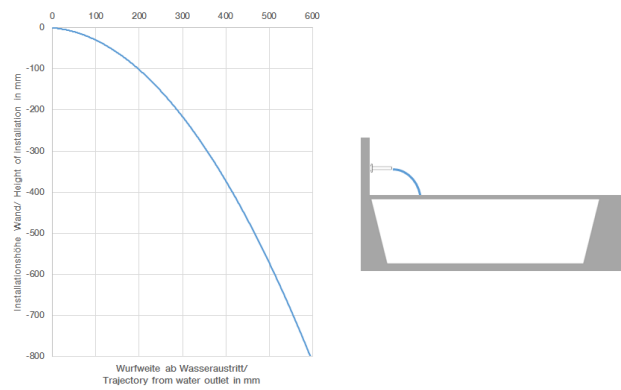

Bath cascade spout for wall mounting - Brushed Champagne (22kt Gold)

MEM

13 430 740

- 200mm projection
- cascade
- plate 180 mm x 60 mm
- hole diameter 40 mm
- 1/2" connection
- plug-link mounting
- max. flow 26.5 l/min at 3 bar flow pressure
- WRAS 1809017

Recommended miscellaneous

- Concealed wall elbow -** 35 085 970 90
- max. recess depth 163 mm
 - min. recess depth 90 mm

13 430 740

mm [inches]

Flow rate chart

Trajectory diagram

13 430 740

Spare parts list

No.	Item Number	Name	Quantity used	Delivery time
1	04 30 31 014 00 90	fixing set	1	2
2	09 17 97 056 90	holder	1	2
3	90 24 05 008 00 90	nipple set	1	2
4	09 31 11 144 90	pin	2	2
5	09 11 74 042-46	spout	1	30
6	90 29 03 059 00 90	insert	1	2